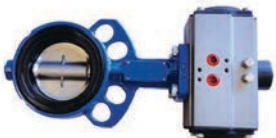

$575 + GST

5" DOUBLE ACTING BUTTERFLY VALVE

WS5DA