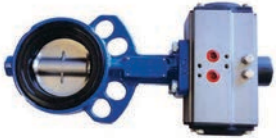

**2.5" DOUBLE ACTING BUTTERFLY VALVE**

WS2.5DA

**\$305 + GST**

**2.5" SPRING RETURN BUTTERFLY VALVE**

WS2.5SR

**\$270 + GST**

**3" DOUBLE ACTING BUTTERFLY VALVE**

WS3DA