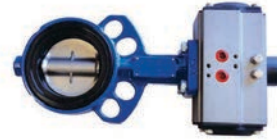

# ACTUATING BUTTERFLY VALVES

**\$255 + GST**

**2" DOUBLE ACTING BUTTERFLY VALVE**

WS2DA

**\$295 + GST**

**2" SPRING RETURN BUTTERFLY VALVE**

WS2SR

**\$260 + GST**