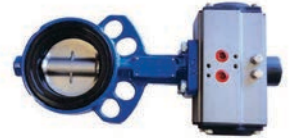

**\$315 + GST**

**3" SPRING RETURN BUTTERFLY VALVE**

WS3SR

**\$320 + GST**

**4" DOUBLE ACTING BUTTERFLY VALVE**

WS4DA

**\$365 + GST**

**4" SPRING RETURN BUTTERFLY VALVE**