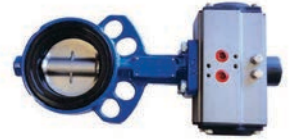

$305 + GST

2.5" SPRING RETURN BUTTERFLY VALVE

WS2.5SR