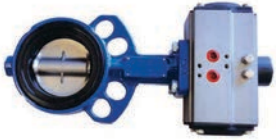

**4" MANUAL BUTTERFLY VALVE**  
WS4M

**\$187 + GST**

**5" MANUAL BUTTERFLY VALVE**  
WS5M

**\$195 + GST**

**6" MANUAL BUTTERFLY VALVE**  
WS6M

# ACTUATING BUTTERFLY VALVES

**\$255 + GST**

**2" DOUBLE ACTING BUTTERFLY VALVE**

WS2DA

**\$295 + GST**

**2" SPRING RETURN BUTTERFLY VALVE**

WS2SR

**\$260 + GST**