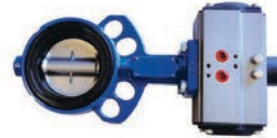

$320 + GST

4" DOUBLE ACTING BUTTERFLY VALVE

WS4DA