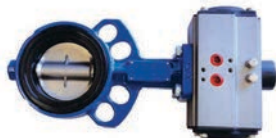

$620 + GST

5" SPRING RETURN BUTTERFLY VALVE

WS5SR